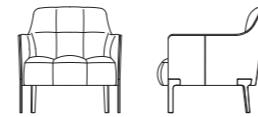

RIBOT 波特

Design by Dainelli Studio

产品描述

座椅外侧为牛皮包制，内侧靠背及坐垫为布料或与外侧同色牛皮。底腿为黑灰氟碳漆金属。

PRODUCT DESCRIPTION

Upholstered with fabric or leather. Outside of the back in leather only. Metal feet in dark grey epoxy paint finish.

720*760*740MM
28.3*29.7*29.1"

编号：DA01

RIBOT扶手椅拥有一颗刚柔并济的灵魂，精致的牛皮靠背外壳纤薄顺畅，与金属腿的衔接一气呵成，严谨而优雅；柔软性感的坐垫与靠背，以方块型的包制肌理起伏，舒适感加倍，慵懒又惬意。

RIBOT armchair integrates harshness and softness. Its delicate cowhide back is thin and elegant, smoothly connected with metal legs. The silken and sexy cushion and back are shaped in squares to add comfort.