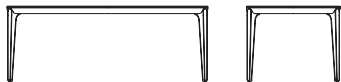

STRUCTURE

Top in stone and base in solid wood

FINISHING

Top in Calacatta White stone, and frame in walnut or stained oak

DINING TABLE J16

2400*1050*750mm 94.5*41.3*29.5"	1800*950*750mm 70.9*37.4*29.5"
2200*1050*750mm 86.6*41.3*29.5"	1600*850*750mm 63.0*33.5*29.5"
2000*950*750mm 78.7*37.4*29.5"	1400*800*750mm 55.1*31.5*29.5"