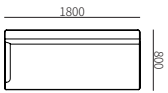

LEFT/RIGHT ONE-ARMED SOFA

F52A-1
1800*800*800mm
70.9*31.5*31.5"