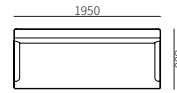

## COVERING

Non-removable covering in fabric, only armchair has leather option

SECTIONAL SOFA  
F52

HC28

SOFA

F52-1  
750\*800\*800mm  
29.5\*31.5\*31.5"

F52-2  
1550\*800\*800mm  
61.0\*31.5\*31.5"

F52-3  
1950\*800\*800mm  
76.8\*31.5\*31.5"

COMBINATION SIZE

F52ZH-1  
2700\*1800\*800mm  
106.3\*70.9\*31.5"

F52ZH-2  
3100\*1800\*800mm  
122.0\*70.9\*31.5"

F52ZH-3  
3600\*1800\*800mm  
141.7\*70.9\*31.5"