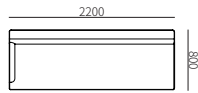

F52A-2
2200*800*800mm
86.6*31.5*31.5"