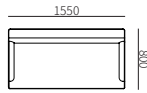

## COVERING

Non-removable covering in fabric, only armchair has leather option

SECTIONAL SOFA  
F52

HC28

SOFA

F52-1  
750\*800\*800mm  
29.5\*31.5\*31.5"

F52-2  
1550\*800\*800mm  
61.0\*31.5\*31.5"

F52-3  
1950\*800\*800mm  
76.8\*31.5\*31.5"

COMBINATION SIZE

F52ZH-1  
2700\*1800\*800mm  
106.3\*70.9\*31.5"

F52ZH-2  
3100\*1800\*800mm  
122.0\*70.9\*31.5"

F52ZH-3  
3600\*1800\*800mm  
141.7\*70.9\*31.5"