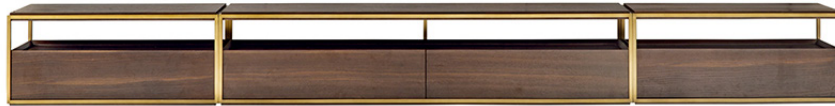

FOND

Frank Chou

FOND cabinet system has a fashionable appearance and meticulous attention to detail. It embodies the modern spirit of “less is more.” The design utilizes metal frames for a refined look that perfectly fits the storage space of each cabinet. It's an intriguing piece that affords much food for thought.

STRUCTURE

Structure in metal, top and base in veneer on particles board

FINISHING

Structure in brassy stainless steel with satin finish, top and base in walnut, smoked oak or stained oak

LIVING CABINET B17

900*400*400mm
35.4*15.7*15.7"

1400*400*400mm
55.1*15.7*15.7"

1800*400*400mm
70.9*15.7*15.7"

2200*400*400mm
86.6*15.7*15.7"

HANGING CABINET B25

920*290*285mm
36.2*11.4*11.2"

1820*290*285mm
71.7*11.4*11.2"