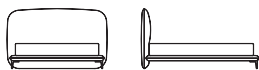

Structure in solid wood and plywood, legs in silk black lacquered metal

HEADBOARD

Upholstered with fabric or leather

BED 61F006

1820*2260*1150mm
71.7*89.0*45.3"

1920*2260*1150mm
75.6*89.0*45.3"

2120*2260*1150mm
83.5*89.0*45.3"

2320*2260*1150mm
91.3*89.0*45.3"

MATTRESS

1500*2000mm
59.1*78.7"

1600*2000mm
63.0*78.7"

1800*2000mm
70.9*78.7"

2000*2000mm
78.7*78.7"