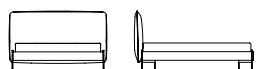

LONJA

Santiago Sevillano

LONJA bed is inspired by a pillow shape, and its comfy feeling will make your bedroom cozy and chic. Its champagne colored legs are inspired by the LONJA church pillar in Spain. They are thin and sophisticated, stretching up straight and supporting the comfortable bed. The whole piece shows well proportioned and charming design.

STRUCTURE

Legs in champagne titanium plating stainless steel,
Structure in solid wood and plywood

HEADBOARD

Upholstered with fabric or leather

BED
61F003 / 61F008

WITH FOOTBOARD

1710*2270*1100mm
67.3*89.4*43.3"

1810*2270*1100mm
71.3*89.4*43.3"

2010*2270*1100mm
79.1*89.4*43.3"

2210*2270*1100mm
87.0*89.4*43.3"

WITHOUT FOOTBOARD

1710*2270*1100mm
67.3*89.4*43.3"

1810*2270*1100mm
71.3*89.4*43.3"

2010*2270*1100mm
79.1*89.4*43.3"

2210*2270*1100mm
87.0*89.4*43.3"

MATTRESS

1500*2000mm
59.1*78.7"

1600*2000mm
63.0*78.7"

1800*2000mm
70.9*78.7"

2000*2000mm
78.7*78.7"