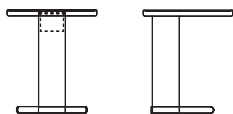

# PLUS

Ximi Li

PLUS side table is a clever combination of different shapes. Unique under frame embraces its column, making an interesting contrast. The table can bring taste to main and side seats of a sofa.

## STRUCTURE

Whole piece in solid wood and veneer on particles board, except base in stainless steel

## FINISHING

Whole piece in walnut or stained oak, except base in champagne titanium

SIDE TABLE  
42C005

D470\*560mm  
D18.5\*22.0"