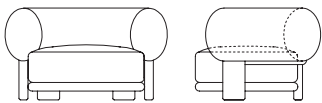

SEAT

Seat cushion in high density foam polyurethane and dacron

ARMCHAIR
31F004-11

1020*835*632mm
40.2*32.9*24.9"